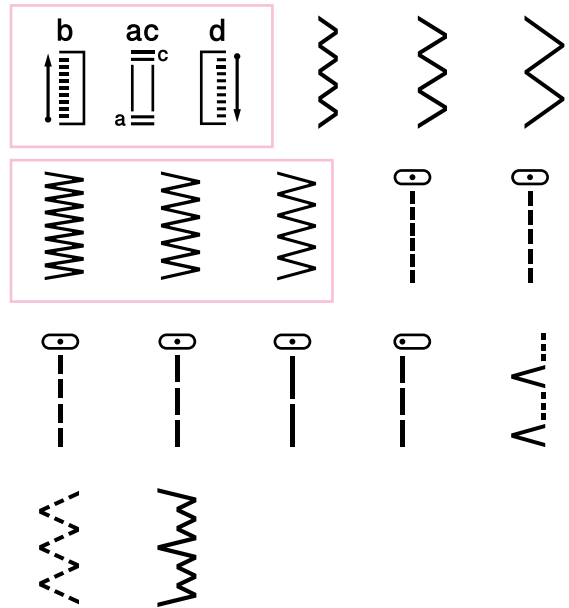

## JV1400 Portable Free Arm Sewing Machine

Compact and easy to use sewing and mending machine. Featuring a wide range of stitches and free arm conversion.

-  LED Lighting
-  Top Load Bobbin
-  4-Step Buttonhole
-  14 Built-in stitches

14 Stitches

Features at a glance	
Built-in stitches	14
Automatic needle threader	X
Top load bobbin	✓
LED light	✓
Auto set stitch length	X
Auto set stitch width	X
Button hole	4 step
Drop feed	X
Free arm	✓
Maximum stitch width	5mm
Maximum stitch length	4mm
Instructional DVD	✓