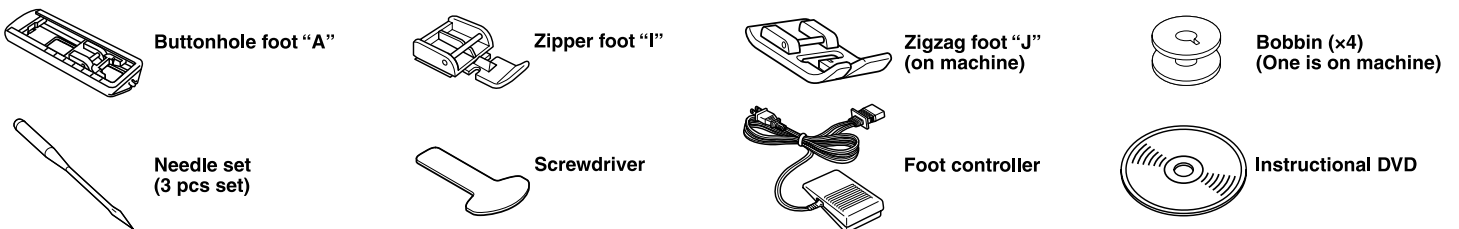

Whats in the box:

Contact :

brother
at your side

www.brother.com.au