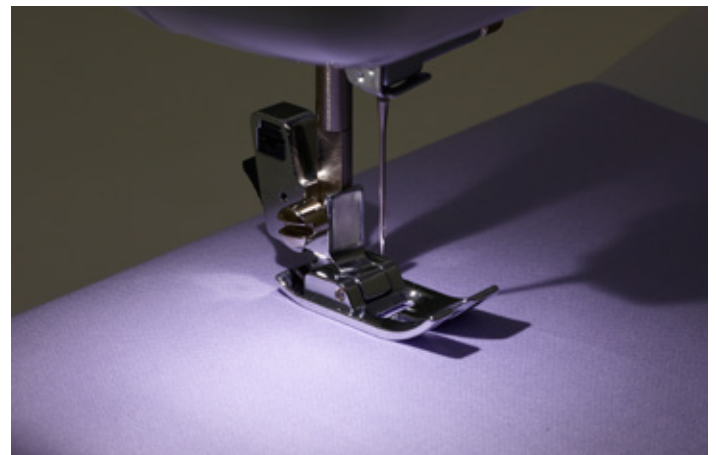

## JV1400 Portable Free Arm Sewing Machine

Compact and easy to use sewing and mending machine. Featuring a wide range of stitches and free arm conversion.

-  LED Lighting
-  Top Load Bobbin
-  4-Step Buttonhole
-  14 Built-in stitches

14 Stitches

Features at a glance	
Built-in stitches	14
Automatic needle threader	X
Top load bobbin	✓
LED light	✓
Auto set stitch length	X
Auto set stitch width	X
Button hole	4 step
Drop feed	X
Free arm	✓
Maximum stitch width	5mm
Maximum stitch length	4mm
Instructional DVD	✓