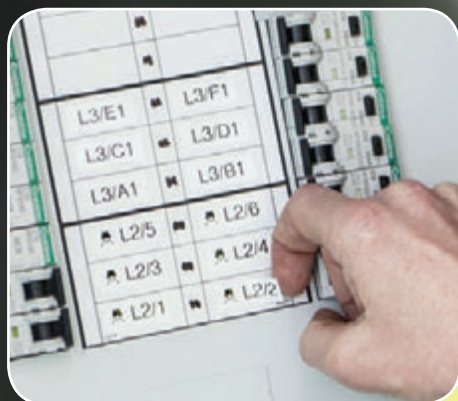

Industrial Labeller

A purpose built labeller to add to your toolbox. Create long lasting, durable and easy to peel labels for components in electrical environments.

- Cable, Faceplate and Sequential Numbering shortcuts for quick function access
- 200 symbols including electrical, security, audio/visual and safety symbols
- Includes tape cassette, AC adapter, carry case and electricians guide
- Heavy duty labels resistant to fade, abrasion and extreme temperatures

The PT-E110VP and its durable tape supplies help ensure clear identification for cabling, panels and installations.

PT-E110VP

Create long lasting labels in various colour combinations and widths with this industrial labeller. With dedicated functions to make common labelling tasks quick and easy, and with everything supplied in a hard carry case, the PT-E110VP is an invaluable tool for electricians and other professional trades.

Fast 20mm / second print speed

Gets the job done quickly by printing each label in just a few seconds.

Cable wrap

Identify cables quickly with easy-to-read labels.

Cable flag

Select your cable diameter to print the correct length of label.

Brother P-touch laminated TZe tapes consist of six layers of materials, resulting in a thin, extremely strong label. The characters are then formed within a thermal transfer ink and sandwiched between two protective layers of PET (polyester film). The result is a virtually indestructible label that can withstand even the harshest conditions. As the labels have been tested to the extreme, you can be confident of a professional quality label that has been designed to last. For more information on Brother's durable TZe tapes, visit https://www.brother.com.au/pdf/consumables/TZe_Tapes_Technical_Data.pdf