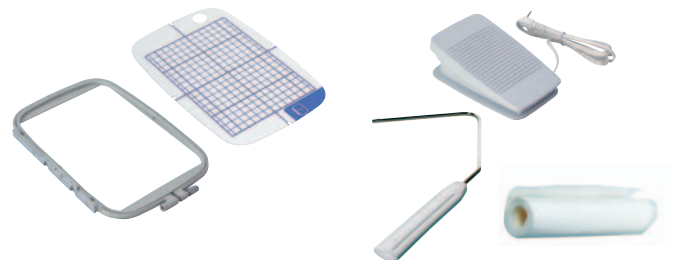

Contact:

brother®

at your side

Brother International (Aust) Pty Ltd

Corporate Web-site: www.brother.com.au

NSW/ACT: Bldg A 11 Talavera Rd. MacQuarie Park NSW 2113 Ph: (02) 9887 4344 Fax: (02) 9870 7234

VIC: 1/733 Whitehorse Rd. Mont Albert VIC 3127 Phone: (03) 9899 4844 Fax: (03) 9899 4833

QLD/NT: 245 Riverside Drive. West End QLD 4101 Phone: (07) 3255 1211 Fax: (07) 3255 1911

SA/TAS: Unit 4, 13 King William Rd. Unley SA 5061 Phone: (08) 8272 1300 Fax: (08) 8272 1199

WA: 117 Great Eastern Highway. Belmont WA 6104 Phone: (08) 9478 1955 Fax: (08) 9277 2177

All specifications subject to change without notice